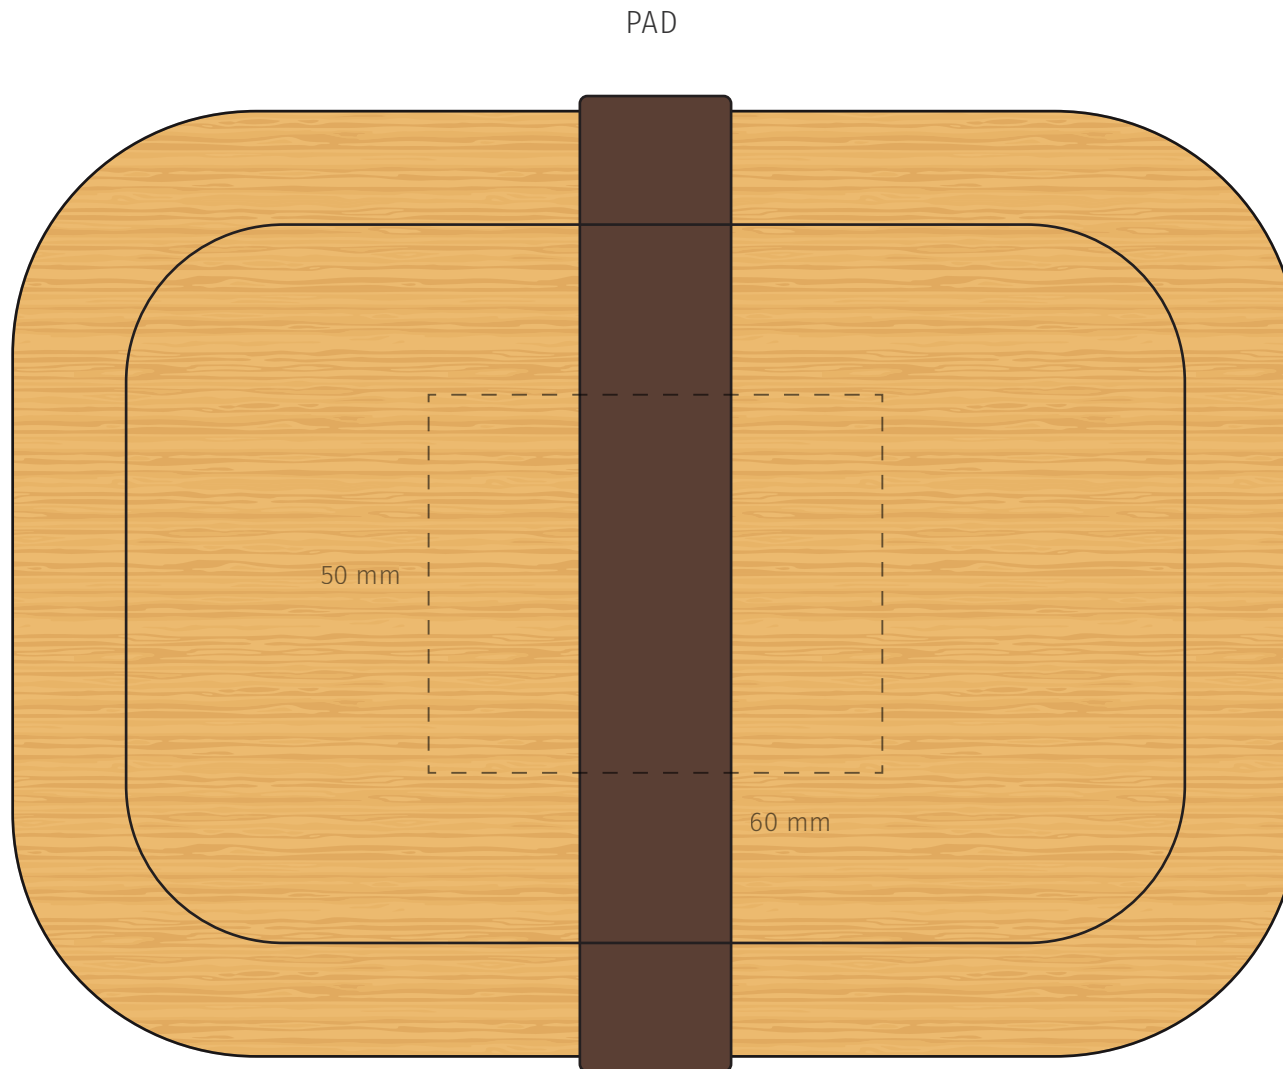

TEMPLATE:
■ MUNCHO LUNCHBOX

SCREENPRINT

Item shown at 100% actual size when viewed on A4 paper

BRANDING

Screenprint: Maximum branding area 80 x 55 mm

TEMPLATE:
■ MUNCHO LUNCHBOX

Item shown at 100% actual size when viewed on A4 paper

BRANDING

Pad print: Maximum branding area 60 X 50 mm

TEMPLATE:
■ MUNCHO LUNCHBOX

ENGRAVE

Item shown at 100% actual size when viewed on A4 paper

BRANDING

Engraved: Maximum branding area 100 x 60 mm