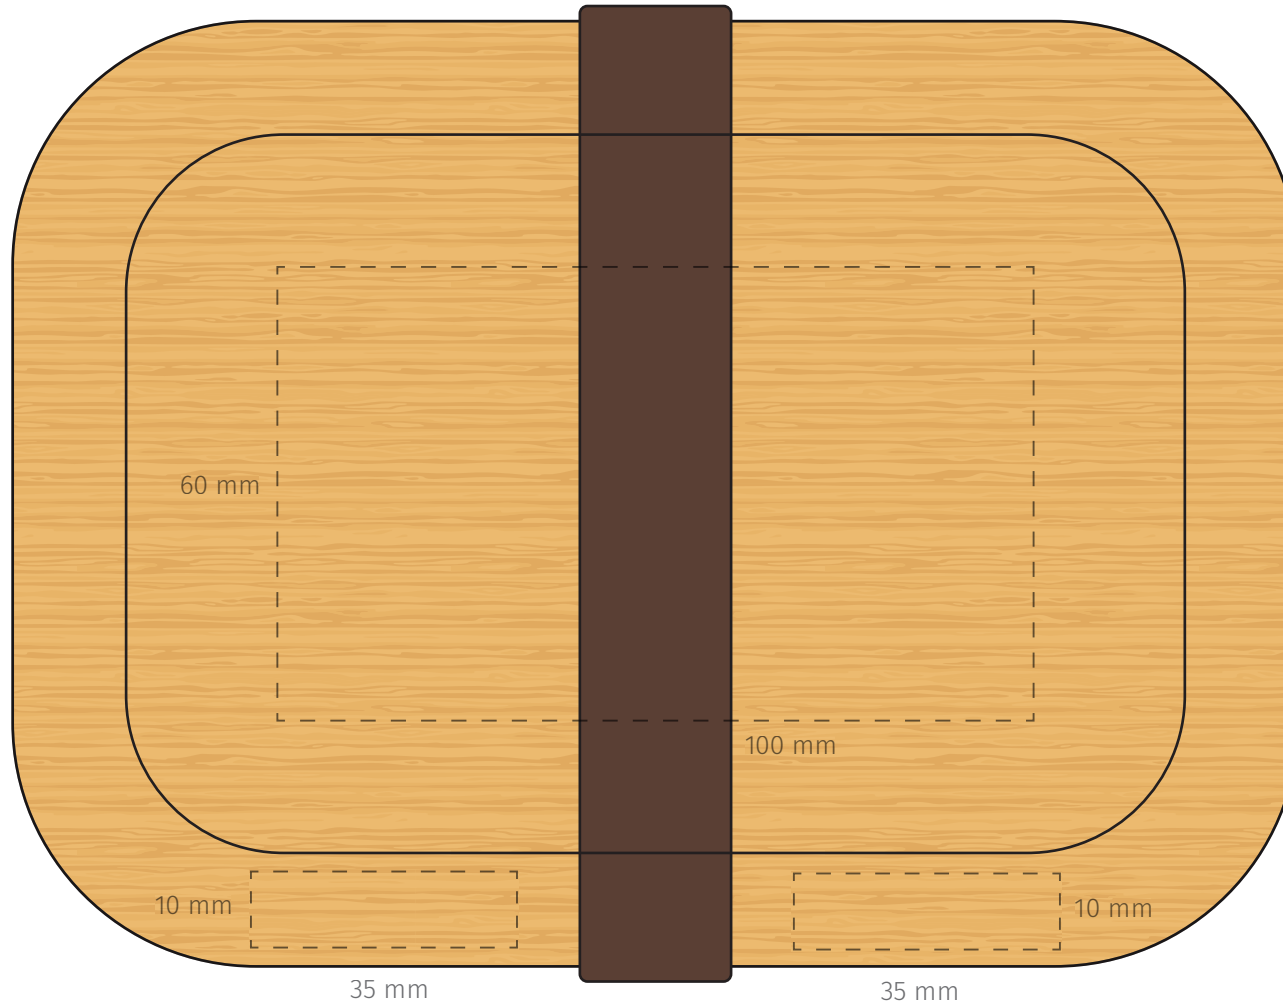

TEMPLATE:
■ MUNCHO LUNCHBOX

SCREENPRINT

Item shown at 100% actual size when viewed on A4 paper

BRANDING

Screenprint: Maximum branding area 80 x 55 mm

TEMPLATE:
■ MUNCHO LUNCHBOX

Item shown at 100% actual size when viewed on A4 paper

BRANDING

Pad print: Maximum branding area 60 X 50 mm

TEMPLATE:
■ MUNCHO LUNCHBOX

ENGRAVE

Item shown at 100% actual size when viewed on A4 paper

BRANDING

Engraved: Maximum branding area 100 x 60 mm