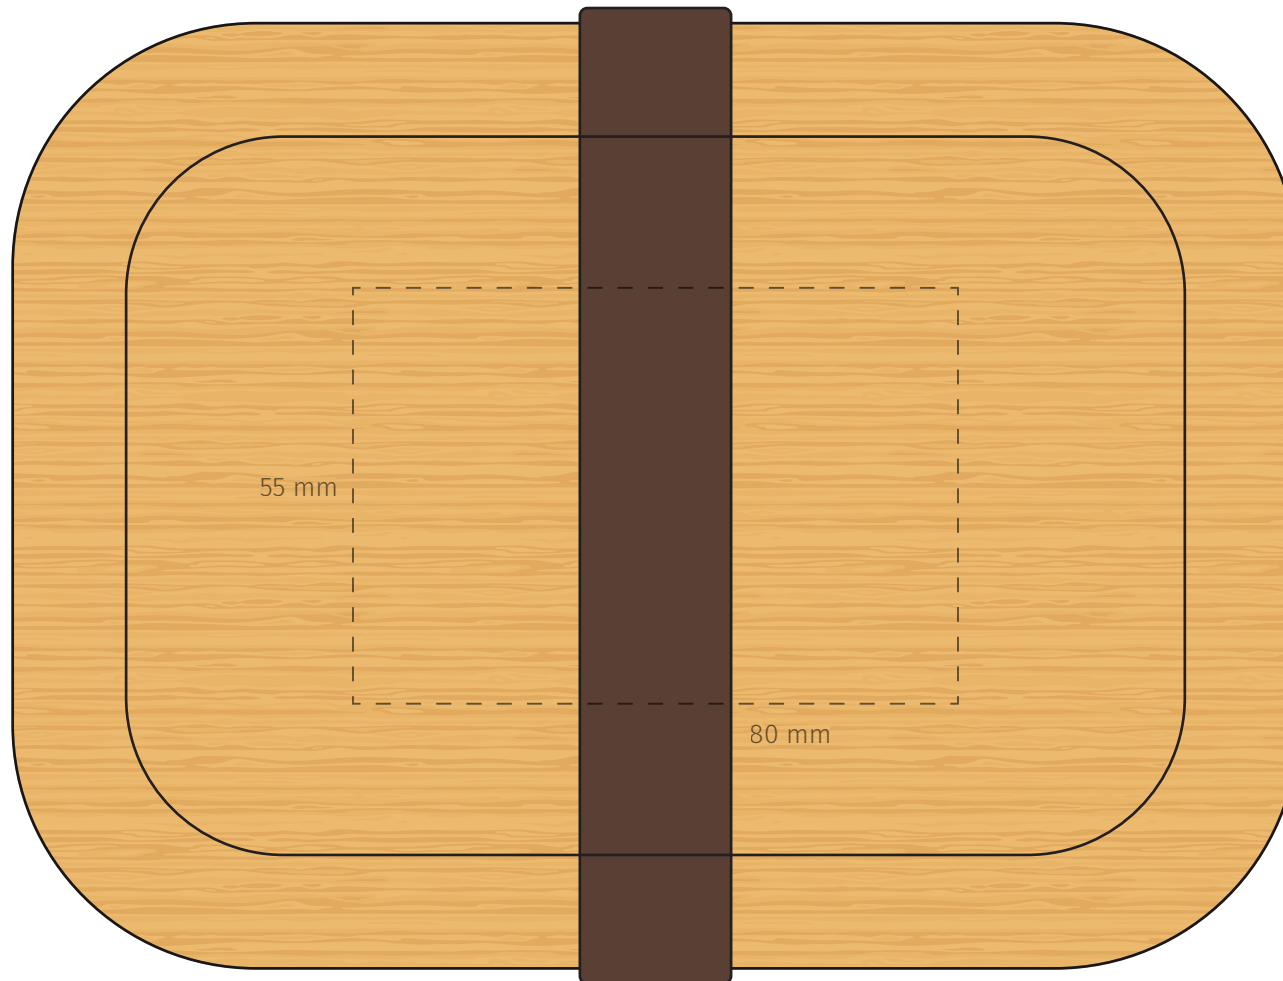

TEMPLATE:
■ MUNCHO LUNCHBOX

SCREENPRINT

Item shown at 100% actual size when viewed on A4 paper

BRANDING

Screenprint: Maximum branding area 80 x 55 mm

TEMPLATE:
■ MUNCHO LUNCHBOX

Item shown at 100% actual size when viewed on A4 paper

BRANDING

Pad print: Maximum branding area 60 X 50 mm

TEMPLATE:
■ MUNCHO LUNCHBOX

ENGRAVE

Item shown at 100% actual size when viewed on A4 paper

BRANDING

Engraved: Maximum branding area 100 x 60 mm